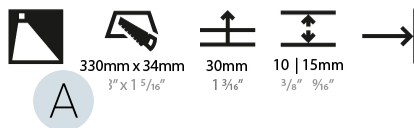

GENERAL

Series: Delight
Subseries: Delight String Step
Brand: Prolicht
Division: Architectural
Mounting Type: Recessed
Mounting Location: Wall
Subcategory: Step Light

PHYSICAL

Shape: Rectangle
Length (mm): 340
Length (in): 13 ³/₈
Height (mm): 40
Depth (mm): 27
Height (in): 1 ⁹/₁₆
Depth (in): 1 ¹/₁₆
Ceiling Thickness (mm): 10 / 12 / 15
Ceiling Thickness (in): 3/8 or 1/2 or 9/16
Min. Recessing Depth (mm): 30
Min. Recessing Depth (in): 1 ³/₁₆
Light Distribution: Asymmetric
Weight (kg): 0.404
Weight (lbs): 0.89
Fixture Finish: SSR / BKV / CWI / CRY / HAB / UFT / ITA / RUA / FTG / MYG / LOD / PUS / FRO / FUP / KIA / POP / BLS / SPG / MEY / GOH / GUM / CHC / COM / ABZ / JAG / OBR / MOS / ROR
Fixture Material: Aluminum
Cut-out Measurements: 330mm / 13" x 34mm / 1 5/16"

ELECTRICAL

Lamp Type: LED (Zhaga Standard)
Input Wattage (W): 4
Total Output Wattage (W): 3.6
Dimming: 0-10V Dimming / Phase Dimming (120Vac Only)
Driver Included: No
Driver Location: Remote
Driver Type: Constant Voltage - 120 / 277Vac
Driver Class: Class 2
Input Voltage (V): 120 - 277
Output Voltage (V): 24

LED

Number of LEDs: 1
Color Temperature (°K): 3000 / 3500 / 5000
Max. Delivered Lumen (lm): 120
CRI: >80 CRI
Lamp Life (hrs): 50000

OPTICAL

RATINGS AND CERTIFICATIONS

Certified By: Certified for North American Standards
IP rating: IP20