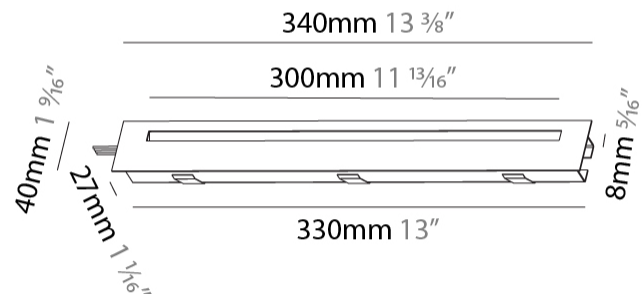

GENERAL

Series: Delight
Subseries: Delight String Step
Brand: Prolicht
Division: Architectural
Mounting Type: Recessed
Mounting Location: Wall
Subcategory: Step Light

PHYSICAL

Shape: Rectangle
Length (mm): 340
Length (in): 13 ³/₈
Height (mm): 40
Depth (mm): 27
Height (in): 1 ⁹/₁₆
Depth (in): 1 ¹/₁₆
Ceiling Thickness (mm): 10 / 12 / 15
Ceiling Thickness (in): 3/8 or 1/2 or 9/16
Min. Recessing Depth (mm): 30
Min. Recessing Depth (in): 1 ³/₁₆
Light Distribution: Asymmetric
Weight (kg): 0.404
Weight (lbs): 0.89
Fixture Finish: SSR / BKV / CWI / CRY / HAB / UFT / ITA / RUA / FTG / MYG / LOD / PUS / FRO / FUP / KIA / POP / BLS / SPG / MEY / GOH / GUM / CHC / COM / ABZ / JAG / OBR / MOS / ROR
Fixture Material: Aluminum
Cut-out Measurements: 330mm / 13" x 34mm / 1 5/16"

ELECTRICAL

Lamp Type: LED (Zhaga Standard)
Input Wattage (W): 4
Total Output Wattage (W): 3.6
Dimming: 0-10V Dimming / Phase Dimming (120Vac Only)
Driver Included: No
Driver Location: Remote
Driver Type: Constant Voltage - 120 / 277Vac
Driver Class: Class 2
Input Voltage (V): 120 - 277
Output Voltage (V): 24

LED

Number of LEDs: 1
Color Temperature (°K): 3000 / 3500 / 5000
Max. Delivered Lumen (lm): 120
CRI: >80 CRI
Lamp Life (hrs): 50000

OPTICAL

RATINGS AND CERTIFICATIONS

Certified By: Certified for North American Standards
IP rating: IP20